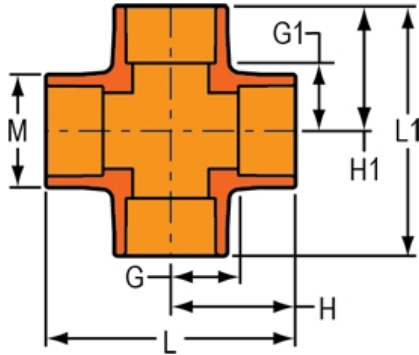

Part No: 4220-015

FlameGuard®

Cross

Desc: 1-1/2 CPVC FLAMEGUARD CROSS SOC

MSRP: 18.25

Part Code: 070

Weight(lbs): 0.805

Weight(kg): 0.365

Weight(gm): 365

Size: 1-1/2"

Color: ORANGE

Material: CPVC

Connection Socket x Socket

Type Cross

G = 1-13/64

G1 = 1- 7/32

H = 2-39/64

H1 = 2- 5/8

L = 5-1/4

L1 = 5-1/4

M = 2- 3/8

Injection Molded Dimension References:

G = (LAYING LENGTH) intersection of center lines to bottom of socket/thread; 90° elbows, tees, crosses; ± 1/32 inch.

H = Intersection of center lines to face of fitting; 90° elbows tees, crosses; ± 1/32 inch.

J = Intersection of center lines to bottom of socket/thread; 45° elbows; ± 1/32 inch

L = Overall length of fittings; ± 1/16 inch.