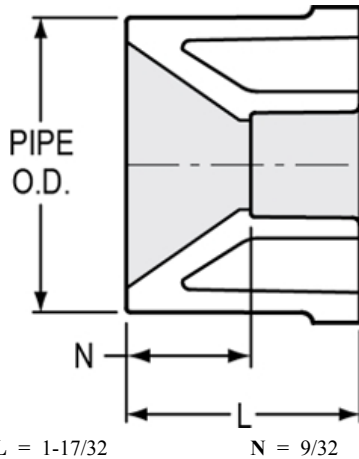

Part No: 437-212

Schedule 40 White

Bushing

Desc: 1-1/2X1-1/4 PVC RED BUSH SPGXSOC SCH40

MSRP: 2.92

Part Code: 040

Weight(lbs): 0.057

Weight(kg): 0.026

Weight(gm): 26

Size: 1-1/2"X1-1/4"

Color: WHITE

Material: PVC

Connection Spigot x Socket
Type Reduction

Injection Molded Dimension References:

- G** = (LAYING LENGTH) intersection of center lines to bottom of socket/thread; 90° elbows, tees, crosses; ± 1/32 inch.
- H** = Intersection of center lines to face of fitting; 90° elbows tees, crosses; ± 1/32 inch.
- J** = Intersection of center lines to bottom of socket/thread; 45° elbows; ± 1/32 inch
- L** = Overall length of fittings; ± 1/16 inch.
- M** = Outside diameter of socket/thread hub; ± 1/16 inch.
- N** = Socket bottom to socket bottom; couplings; ± 1/16 inch.
- W** = Height of cap; ± 1/16 inch

Typical Molded Dimension References

The information printed here is based on current information & product design at the time of publication and is subject to change without notification. Spears® ongoing commitment to product improvement may result in some variation. No representation, guarantees or warranties of any kind are as to its accuracy, suitability for particular application or results to be obtained therefrom. For verification of technical data or additional information, please contact Spears® Technical Service Department :: WEST COAST : (818) 364-1611 - EAST COAST : (717) 938-9006