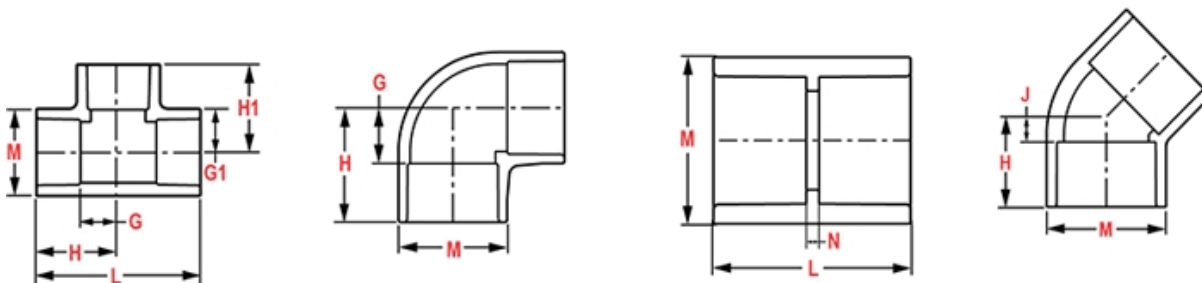

Weight(gm): 26

Size: 1-1/2"X1-1/4"

Color: WHITE

Material: PVC

Connection Spigot x Socket
Type Reduction

Injection Molded Dimension References:

- G** = (LAYING LENGTH) intersection of center lines to bottom of socket/thread; 90° elbows, tees, crosses; ± 1/32 inch.
- H** = Intersection of center lines to face of fitting; 90° elbows tees, crosses; ± 1/32 inch.
- J** = Intersection of center lines to bottom of socket/thread; 45° elbows; ± 1/32 inch
- L** = Overall length of fittings; ± 1/16 inch.
- M** = Outside diameter of socket/thread hub; ± 1/16 inch.
- N** = Socket bottom to socket bottom; couplings; ± 1/16 inch.
- W** = Height of cap; ± 1/16 inch

Typical Molded Dimension References

The information printed here is based on current information & product design at the time of publication and is subject to change without notification. Spears® ongoing commitment to product improvement may result in some variation. No representation, guarantees or warranties of any kind are as to its accuracy, suitability for particular application or results to be obtained therefrom. For verification of technical data or additional information, please contact Spears® Technical Service Department :: WEST COAST : (818) 364-1611 - EAST COAST : (717) 938-9006